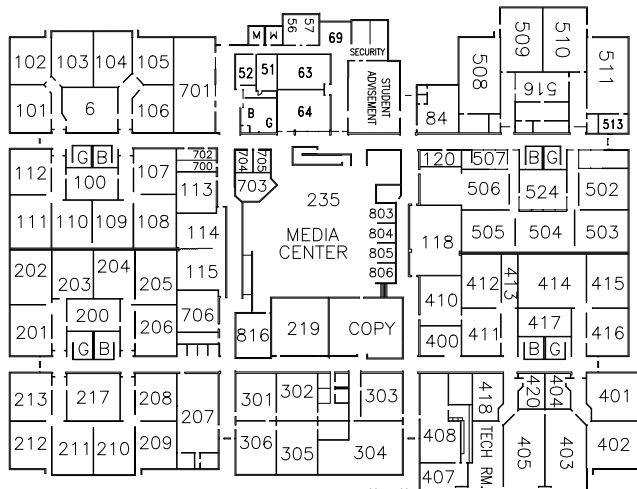

Dobson High School

NORTHWEST PARKING

1ST FLOOR BUILDING "N"

2ND FLOOR BUILDING "N"

NORTHEAST PARKING

VISITOR

HOME

FOOTBALL - TRACK & SOCCER STADIUM

BUILDING "A"

LITTLE LEAGUE BASEBALL FIELDS

BAND FIELD

RESTROOMS M W

BUILDING "B"

BUILDING "C"

BUILDING "D"

BUILDING "E"