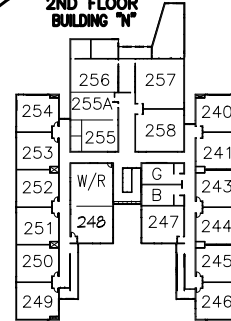

Dobson High School

NORTHWEST PARKING

1ST FLOOR BUILDING "N"

2ND FLOOR BUILDING "N"

NORTHEAST PARKING

VISITOR

HOME

FOOTBALL - TRACK & SOCCER STADIUM

BUILDING "A"

LITTLE LEAGUE BASEBALL FIELDS

BAND FIELD

RESTROOMS M W

BUILDING "B"

BUILDING "C"

BUILDING "D"

BUILDING "E"