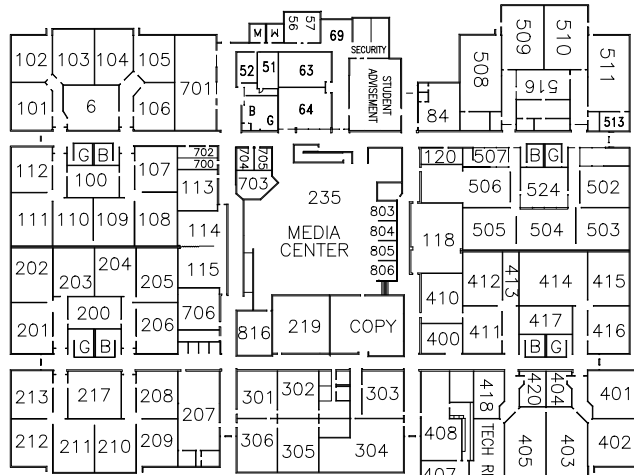

Dobson High School

NORTHWEST
PARKING

1ST FLOOR BUILDING "N"

2ND FLOOR BUILDING "N"

NORTHEAST
PARKING

VISITOR

HOME

FOOTBALL – TRACK
& SOCCER STADIUM

BUILDING "A"

BUILDING "B"

BUILDING "C"

BASKETBALL
COURTS

RACKETBALL
COURTS

LITTLE
LEAGUE
BASEBALL
FIELDS

BAND
FIELD

RESTROOMS M
W