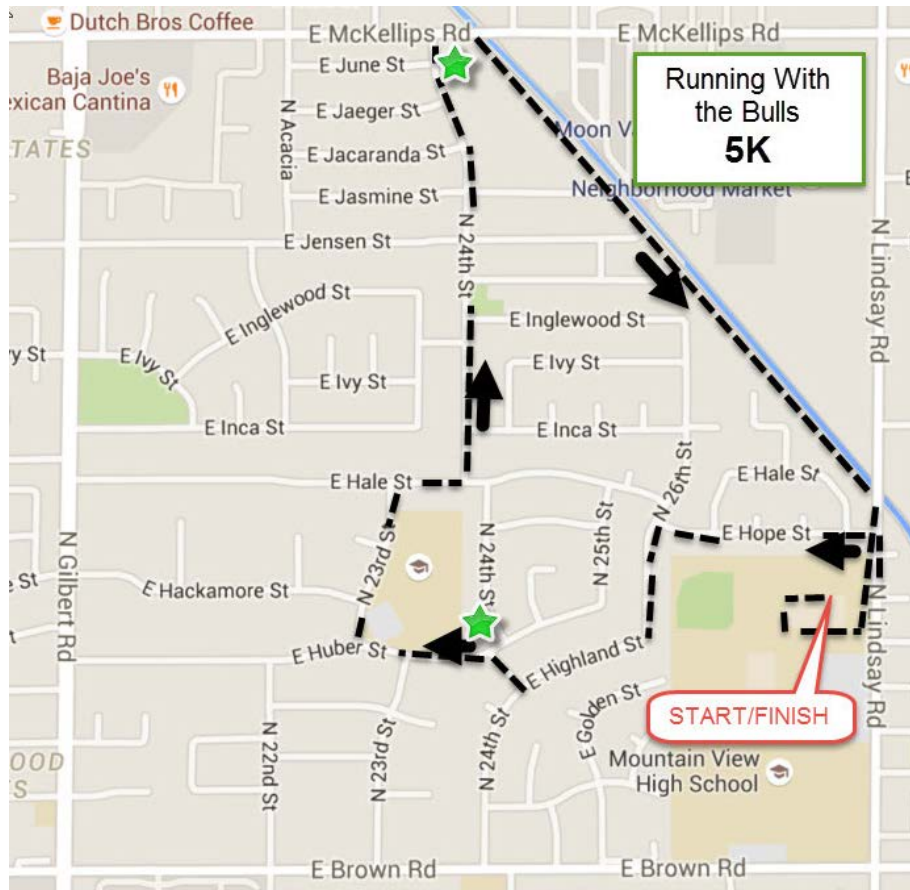

Route for 2018 Running With the Bulls: Toros 5K
Aid stations marked with stars

- Start in Toro Stadium: Mountain View High School, 2700 E Brown Rd, Mesa (Enter from Lindsay)
- Partial lap in Toro Stadium and exit to N Lindsay Road
- Turn left (north) on N Lindsay Road
- Turn left (east) on E Hope St (*follow curb, no cross*)
- Turn left (south) on N 26th St (*follow curb, no cross*)
- Forced right (southwest) on E Highland St (*follow curb, no cross*)
- Turn right (northwest), cross Highland, onto N 24th St (*1st street crossing, 2 BSA will assist*)
- Cross Huber and turn left (west) on E Huber (*2nd street crossing, 2 BSA will assist*)
- Turn right (north) on N 23rd St (*follow curb, no cross*)
- Turn right (east) on E Hale St (*follow curb, no cross*)
- Turn left (north) on east side of N 24th St. (*This and remaining crossings are all controlled by Stop signs but BSA will assist along N 24th St anyway*)
- Turn right (east) on E McKellips (*follow curb, no cross*)
- Turn right (southeast) on paved canal (*follow curb, no cross*)
- Turn right (south) on N Lindsay Rd (*follow curb, no cross*)
- Turn right into (west) into Toro Stadium and continue on the track to the finish line!