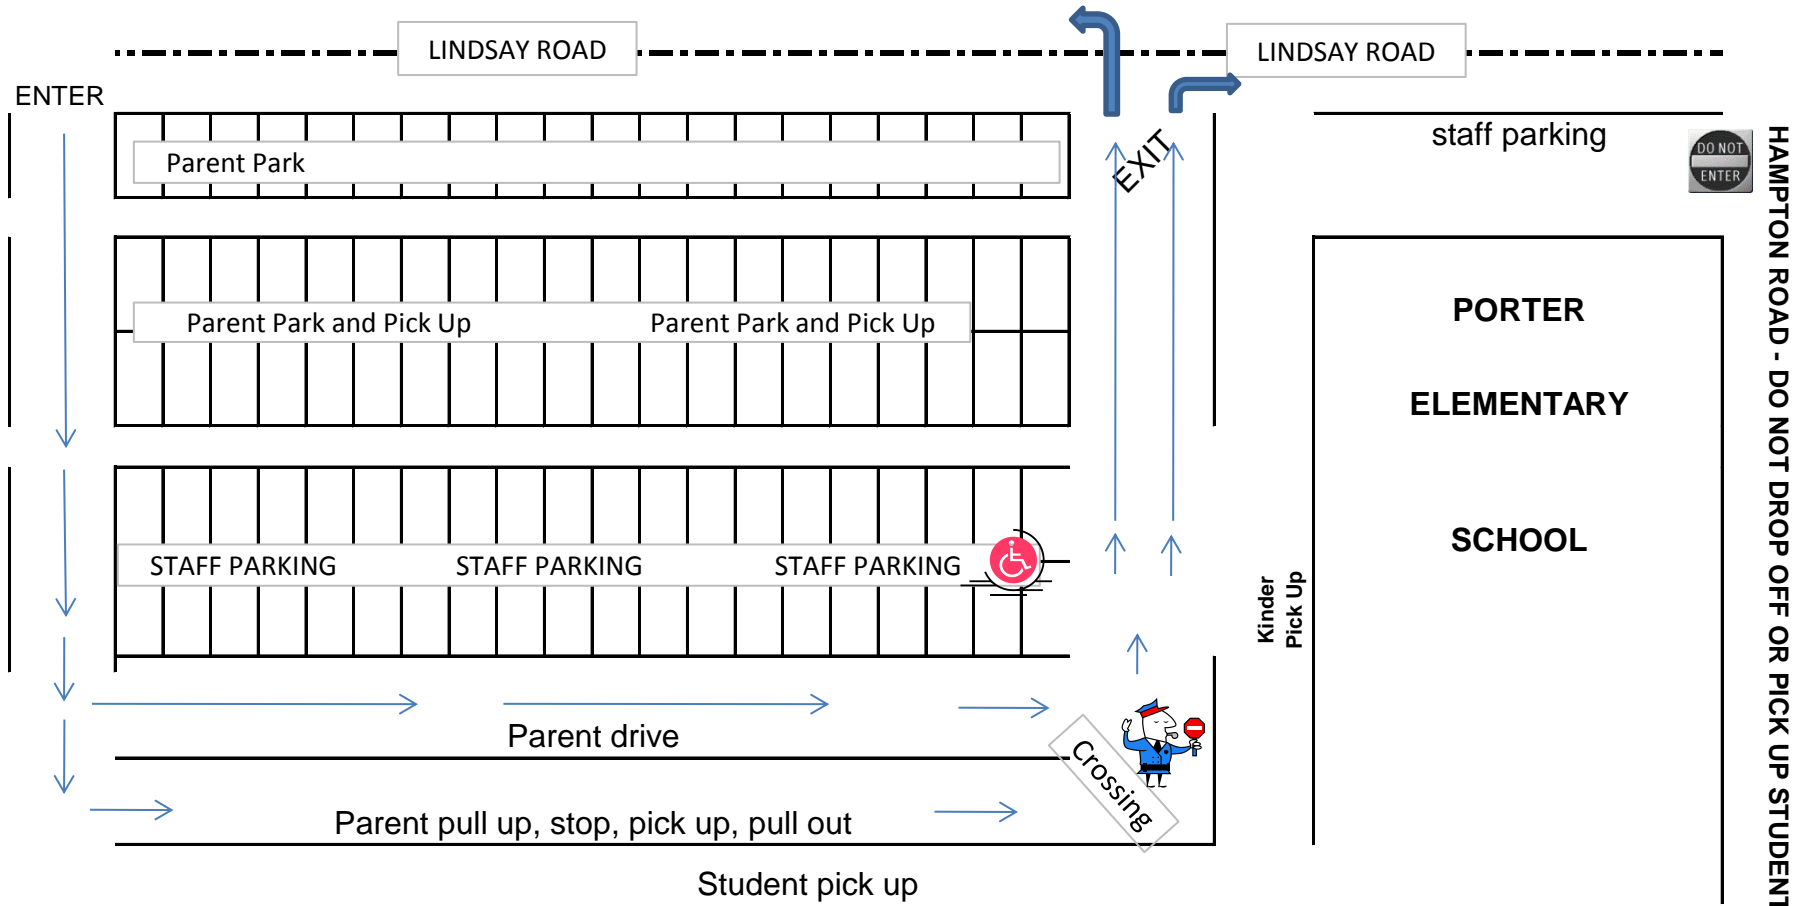

PORTER PARENT DROP OFF AND PICK UP MAP

Reserved parking for parents has been made to better accommodate our families picking up their children.

Student pick up
Do Not Drop Off Students before 7:20 a.m.
THERE IS NO ADULT SUPERVISION UNTIL 7:20 a.m.

The Porter Safety Committee strongly urges parents and staff not to park along Hampton Road. There is no supervision of students or security of vehicles provided in that area. We have reserved additional space in the north parking lot for parents to park and drop off or pick up students (see map above). The row of parking nearest the playground is reserved for staff parking only. This will help prevent parents from being blocked in their parking spot. Parents drive through and drop off or pick up students along the sidewalk on the west side of this parking lot. Thank you for your cooperation in this safety matter.