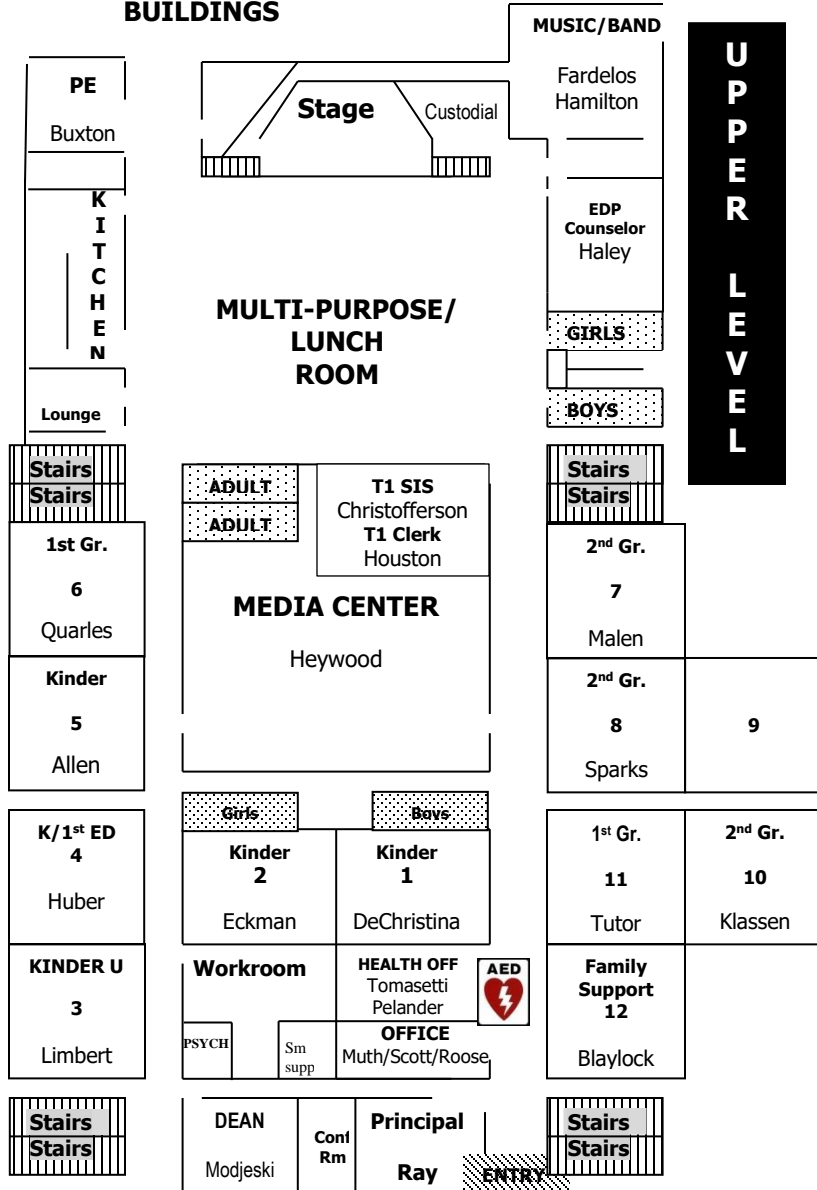

Porter Elementary School

2021 - 2022

1350 S. Lindsay Rd.

Mesa, AZ 85204

(480) 472-6700

3 rd /4 th ED 34 Johnson	1 st /2 nd ED 36 Aleman
5 th /6 th ED 33 Murray	35 CALM RM

Portables

BUILDINGS

LOWER LEVEL