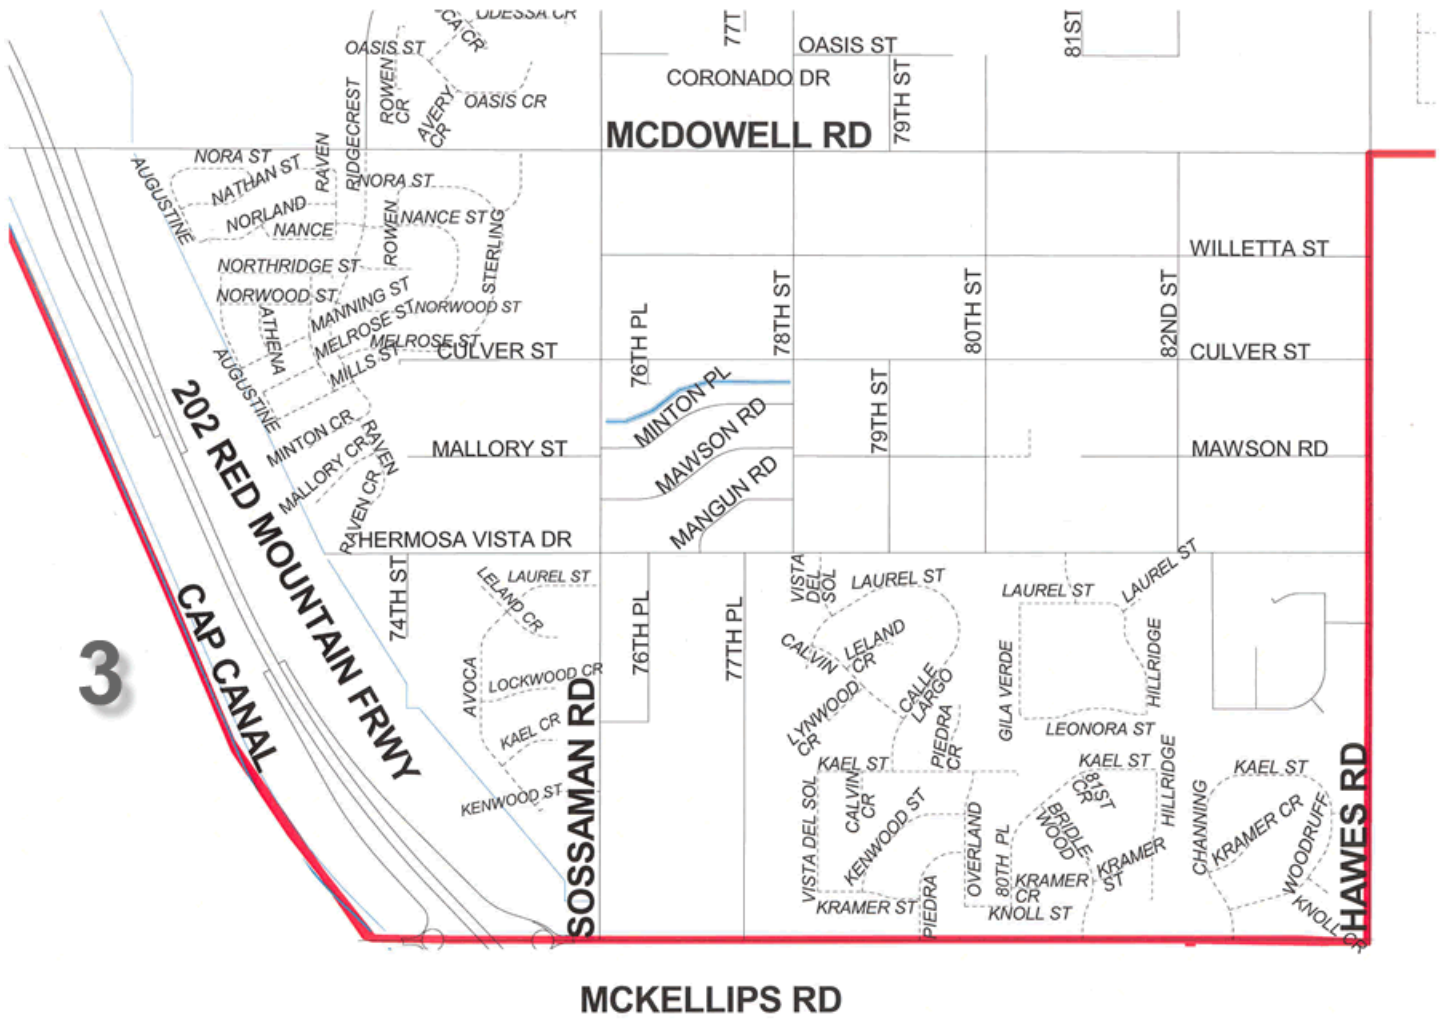

MESA PUBLIC SCHOOLS LAS SENDAS ELEMENTARY ATTENDANCE AREA

FOR A DETAILED MAP OF THE AREA BETWEEN POWER RD AND HAWES RD AND MC DOWELL ROAD NORTH CLICK HERE

FOR A DETAILED MAP OF THE AREA BETWEEN HAWES RD AND ELLSWORTH RD AND MC DOWELL ROAD NORTH CLICK HERE

FOR A DETAILED MAP OF THE AREA BETWEEN CAP CANAL AND HAWES RD AND MCKELLIPS RD AND MC DOWELL ROAD CLICK HERE

MESA PUBLIC SCHOOLS LAS SENDAS ELEMENTARY ATTENDANCE AREA

1

LAS SENDAS ELEMENTARY

150

----- Privately maintained streets

0 0.5 1 Miles

MESA PUBLIC SCHOOLS LAS SENDAS ELEMENTARY ATTENDANCE AREA

MESA PUBLIC SCHOOLS LAS SENDAS ELEMENTARY ATTENDANCE AREA

 - - - - - Privately maintained streets 0 0.2 0.5 Miles