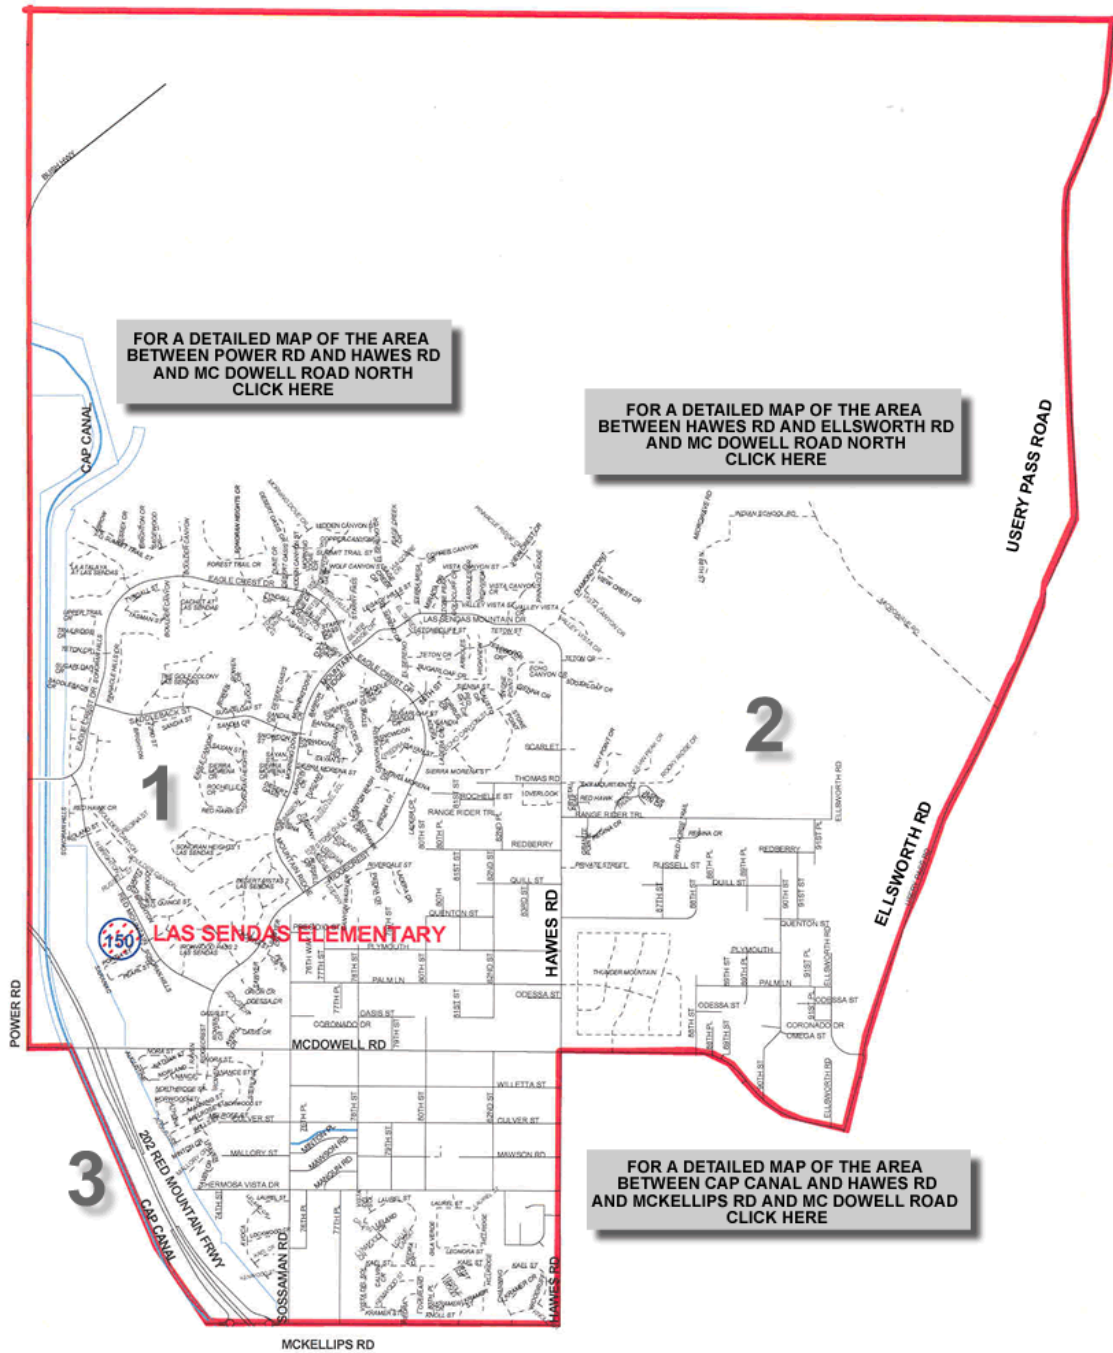

MESA PUBLIC SCHOOLS LAS SENDAS ELEMENTARY ATTENDANCE AREA

FOR A DETAILED MAP OF THE AREA BETWEEN POWER RD AND HAWES RD AND MC DOWELL ROAD NORTH CLICK HERE

FOR A DETAILED MAP OF THE AREA BETWEEN HAWES RD AND ELLSWORTH RD AND MC DOWELL ROAD NORTH CLICK HERE

FOR A DETAILED MAP OF THE AREA BETWEEN CAP CANAL AND HAWES RD AND MCKELLIPS RD AND MC DOWELL ROAD CLICK HERE

MESA PUBLIC SCHOOLS LAS SENDAS ELEMENTARY ATTENDANCE AREA

1

LAS SENDAS ELEMENTARY

150

----- Privately maintained streets

0 0.5 1 Miles

MESA PUBLIC SCHOOLS LAS SENDAS ELEMENTARY ATTENDANCE AREA

MESA PUBLIC SCHOOLS LAS SENDAS ELEMENTARY ATTENDANCE AREA

 - - - - - Privately maintained streets 0 0.2 0.5 Miles