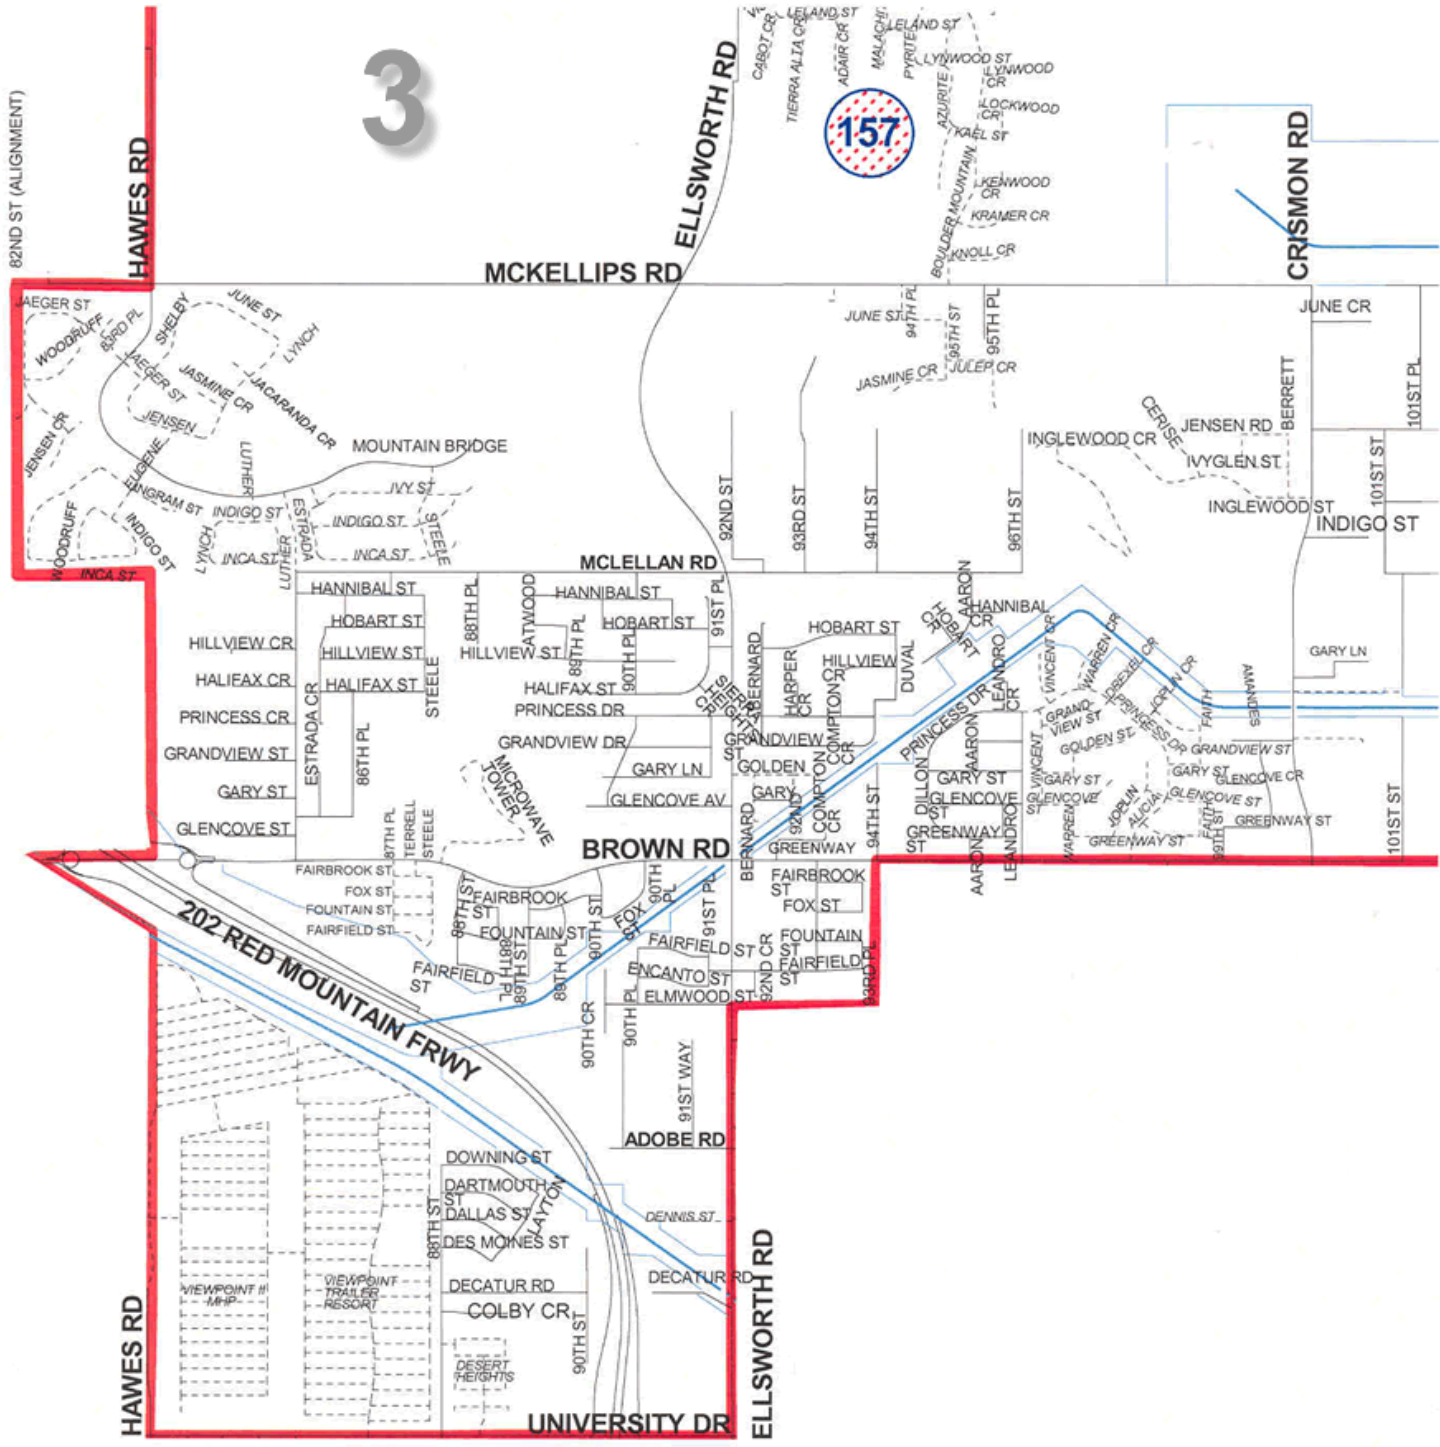

MESA PUBLIC SCHOOLS ZAHARIS ELEMENTARY SCHOOL BOUNDARIES

Privately maintained streets