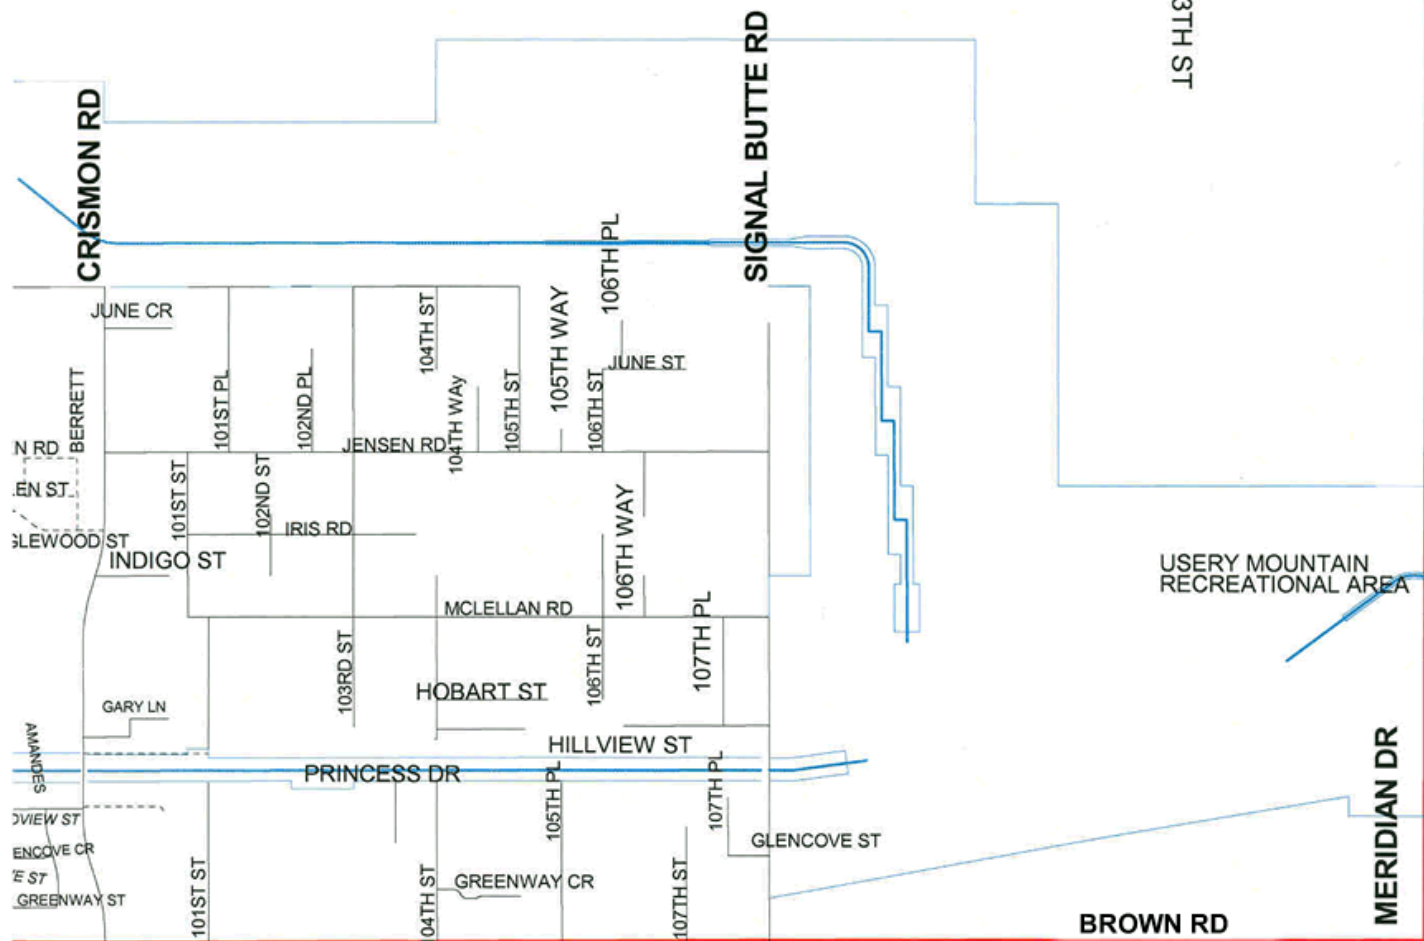

MESA PUBLIC SCHOOLS
ZAHARIS ELEMENTARY SCHOOL BOUNDARIES

USERY MOUNTAIN
RECREATION AREA

2

MCDOWELL RD

THIS AREA TO SOUSA ELEMENTARY

NORTHBRIDGE ST
BRICE CR
NORWOOD ST
MINTON ST
CALDERON CR
BRICE
HERMOSA VISTA DR

113TH ST

USERY MOUNTAIN
RECREATIONAL AREA

BROWN RD

MERIDIAN DR

----- Privately maintained streets