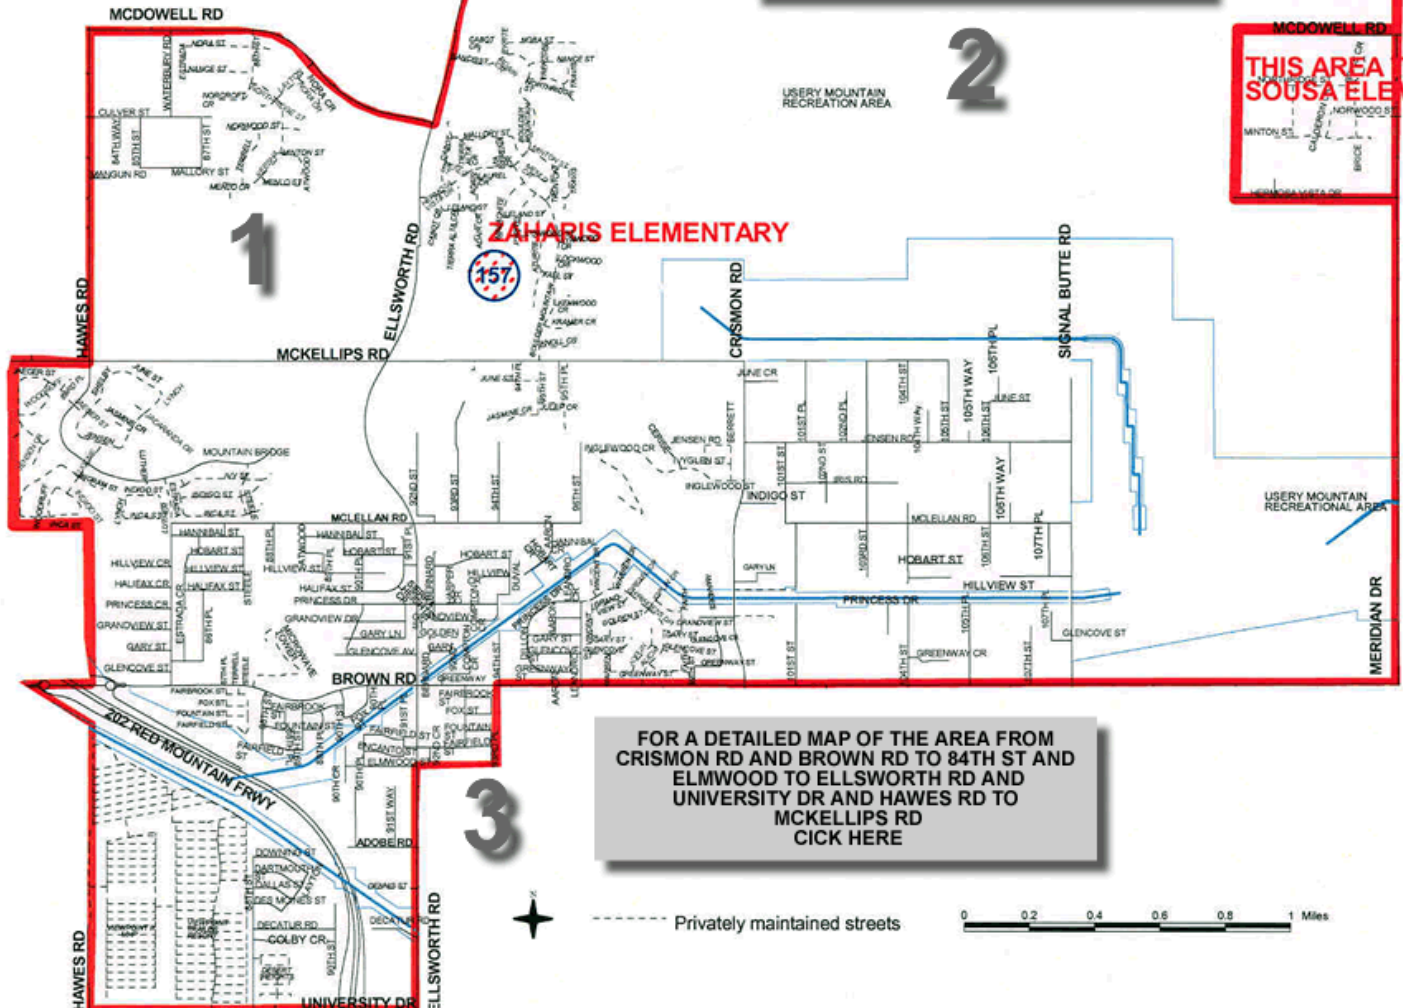

# MESA PUBLIC SCHOOLS ZAHARIS ELEMENTARY SCHOOL BOUNDARIES

District Northern Boundary (Doubletree Ranch Rd Alignment)

FOR A DETAILED MAP OF THE AREA FROM PRINCESS DR AND MCDOWELL RD AND HAWES RD AND CRISMON RD  
CLICK HERE

FOR A DETAILED MAP OF THE AREA FROM BROWN RD AND MCDOWELL RD AND CRISMON RD AND MERIDIAN DR  
CLICK HERE

**THIS AREA IS FOR SOUSA ELEMENTARY**

FOR A DETAILED MAP OF THE AREA FROM CRISMON RD AND BROWN RD TO 84TH ST AND ELMWOOD TO ELLSWORTH RD AND UNIVERSITY DR AND HAWES RD TO MCKELLIPS RD  
CLICK HERE