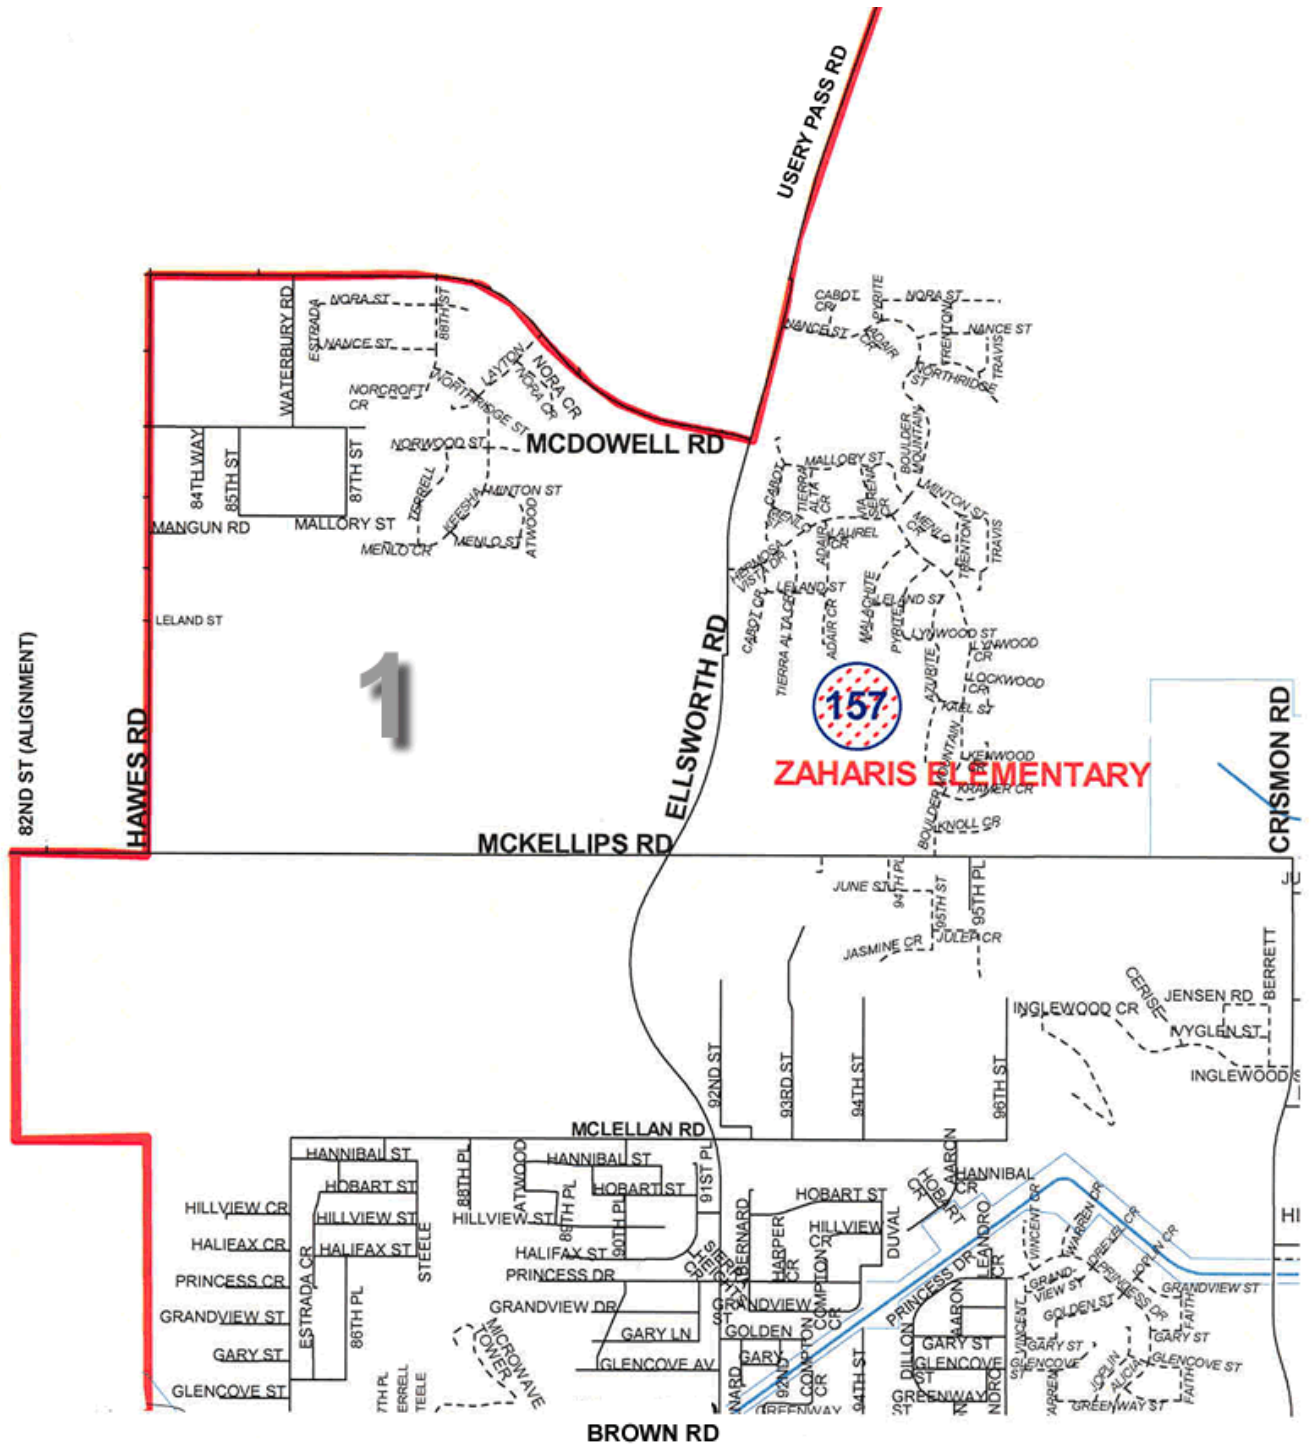

MESA PUBLIC SCHOOLS ZAHARIS ELEMENTARY SCHOOL BOUNDARIES

----- Privately maintained streets