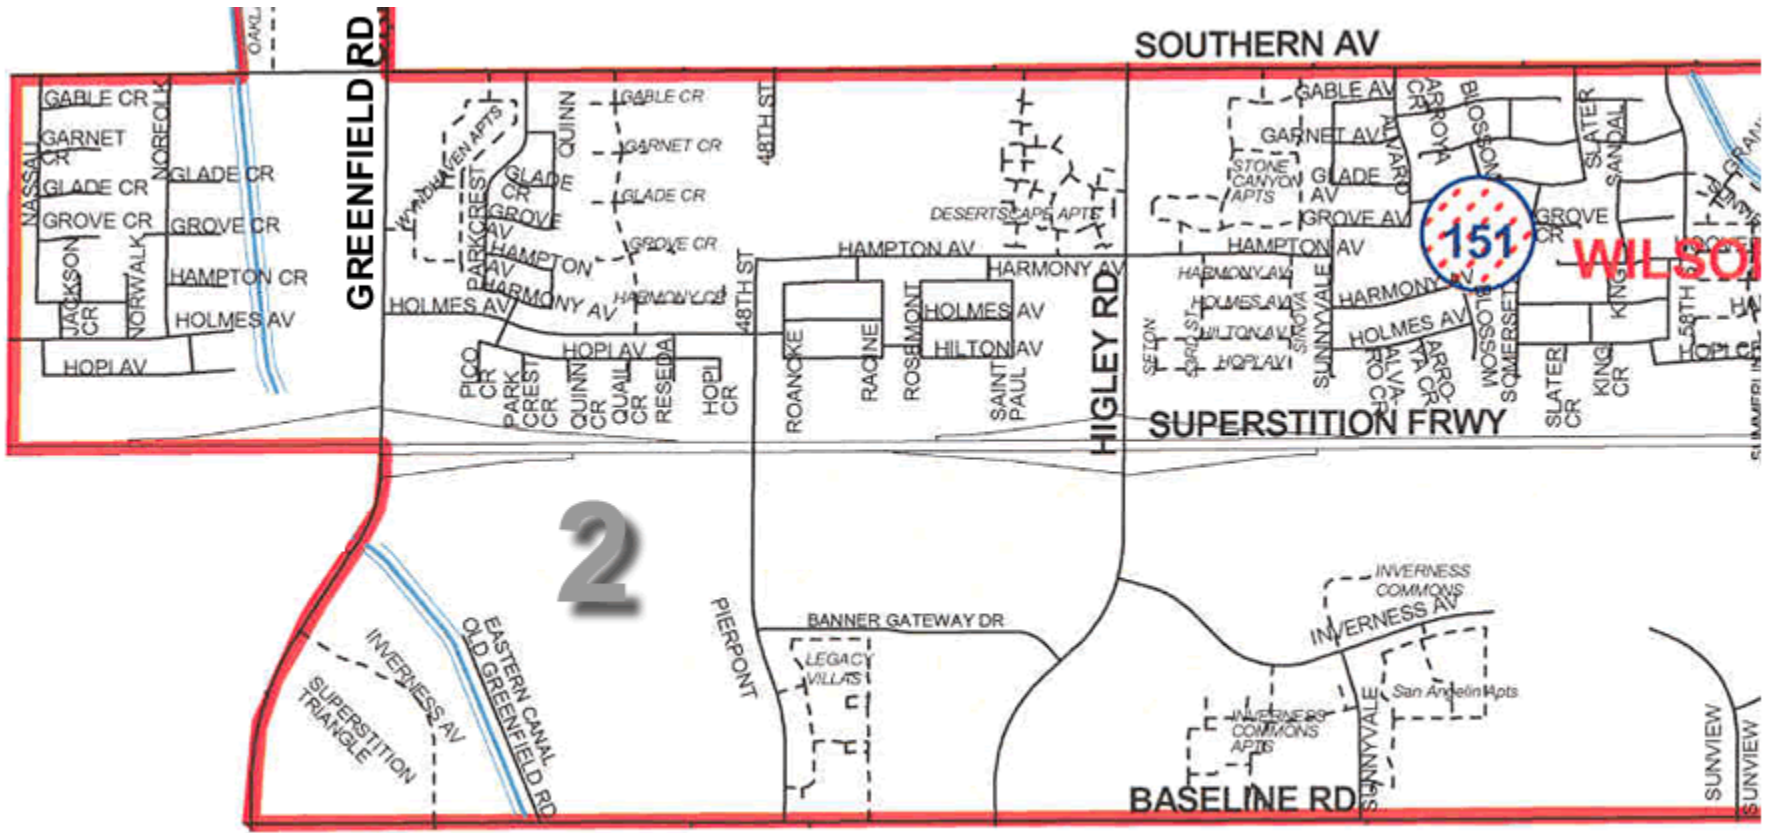

MESA PUBLIC SCHOOLS WILSON ELEMENTARY ATTENDANCE AREAS

FOR A DETAILED MAP OF THE AREA FROM THE EASTERN CANAL AND GREENFIELD RD AND BASELINE RD AND MAIN ST [CLICK HERE](#)

FOR A DETAILED MAP OF THE AREA FROM GREENFIELD RD AND SUNVIEW AND BASELINE RD AND SOUTHERN AV [CLICK HERE](#)

FOR A DETAILED MAP OF THE AREA FROM SUNVIEW TO SOSSAMAN RD AND BASELINE RD AND SOUTHERN AV [CLICK HERE](#)

-----Privately maintained streets

**MESA PUBLIC SCHOOLS
WILSON ELEMENTARY ATTENDANCE AREAS**

MESA PUBLIC SCHOOLS
WILSON ELEMENTARY ATTENDANCE AREAS

MESA PUBLIC SCHOOLS
WILSON ELEMENTARY ATTENDANCE AREAS