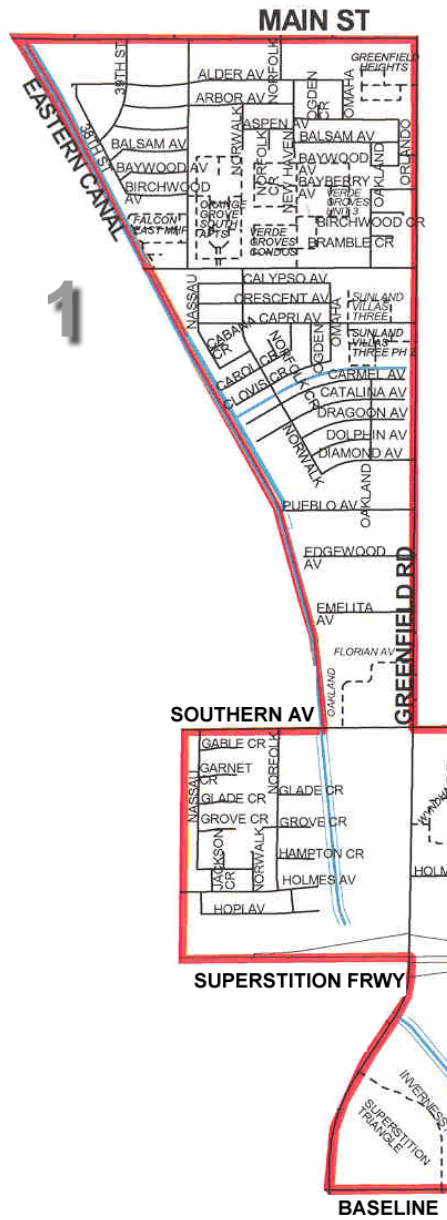

MESA PUBLIC SCHOOLS WILSON ELEMENTARY ATTENDANCE AREAS

FOR A DETAILED MAP OF THE AREA FROM THE EASTERN CANAL AND GREENFIELD RD AND BASELINE RD AND MAIN ST [CLICK HERE](#)

FOR A DETAILED MAP OF THE AREA FROM GREENFIELD RD AND SUNVIEW AND BASELINE RD AND SOUTHERN AV [CLICK HERE](#)

FOR A DETAILED MAP OF THE AREA FROM SUNVIEW TO SOSSAMAN RD AND BASELINE RD AND SOUTHERN AV [CLICK HERE](#)

-----Privately maintained streets

**MESA PUBLIC SCHOOLS
WILSON ELEMENTARY ATTENDANCE AREAS**

MESA PUBLIC SCHOOLS
WILSON ELEMENTARY ATTENDANCE AREAS

MESA PUBLIC SCHOOLS
WILSON ELEMENTARY ATTENDANCE AREAS