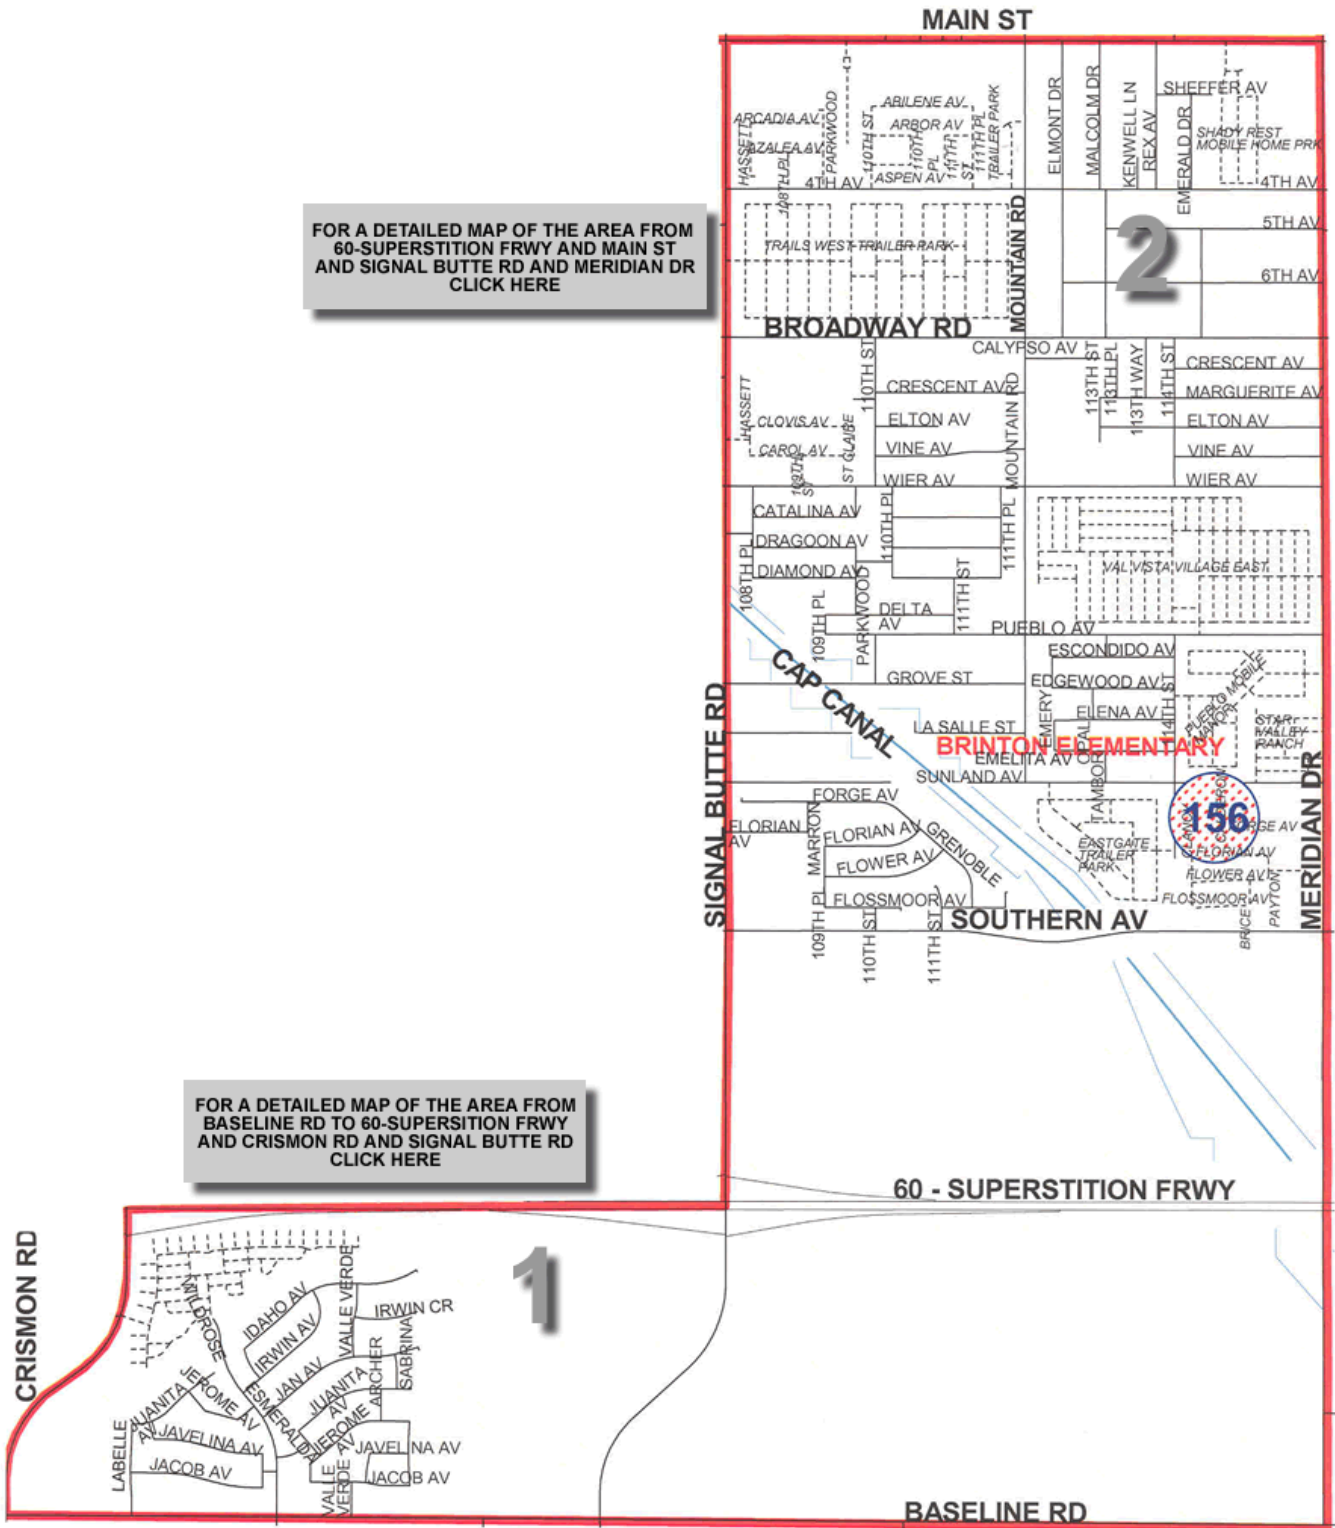

MESA PUBLIC SCHOOLS BRINTON ELEMENTARY ATTENDANCE AREA

FOR A DETAILED MAP OF THE AREA FROM 60-SUPERSTITION FRWY AND MAIN ST AND SIGNAL BUTTE RD AND MERIDIAN DR [CLICK HERE](#)

FOR A DETAILED MAP OF THE AREA FROM BASELINE RD TO 60-SUPERSTITION FRWY AND CRISMON RD AND SIGNAL BUTTE RD [CLICK HERE](#)

 ----- Privately maintained streets

MESA PUBLIC SCHOOLS
BRINTON ELEMENTARY ATTENDANCE AREA

**MESA PUBLIC SCHOOLS
BRINTON ELEMENTARY ATTENDANCE AREA**

----- Privately maintained streets