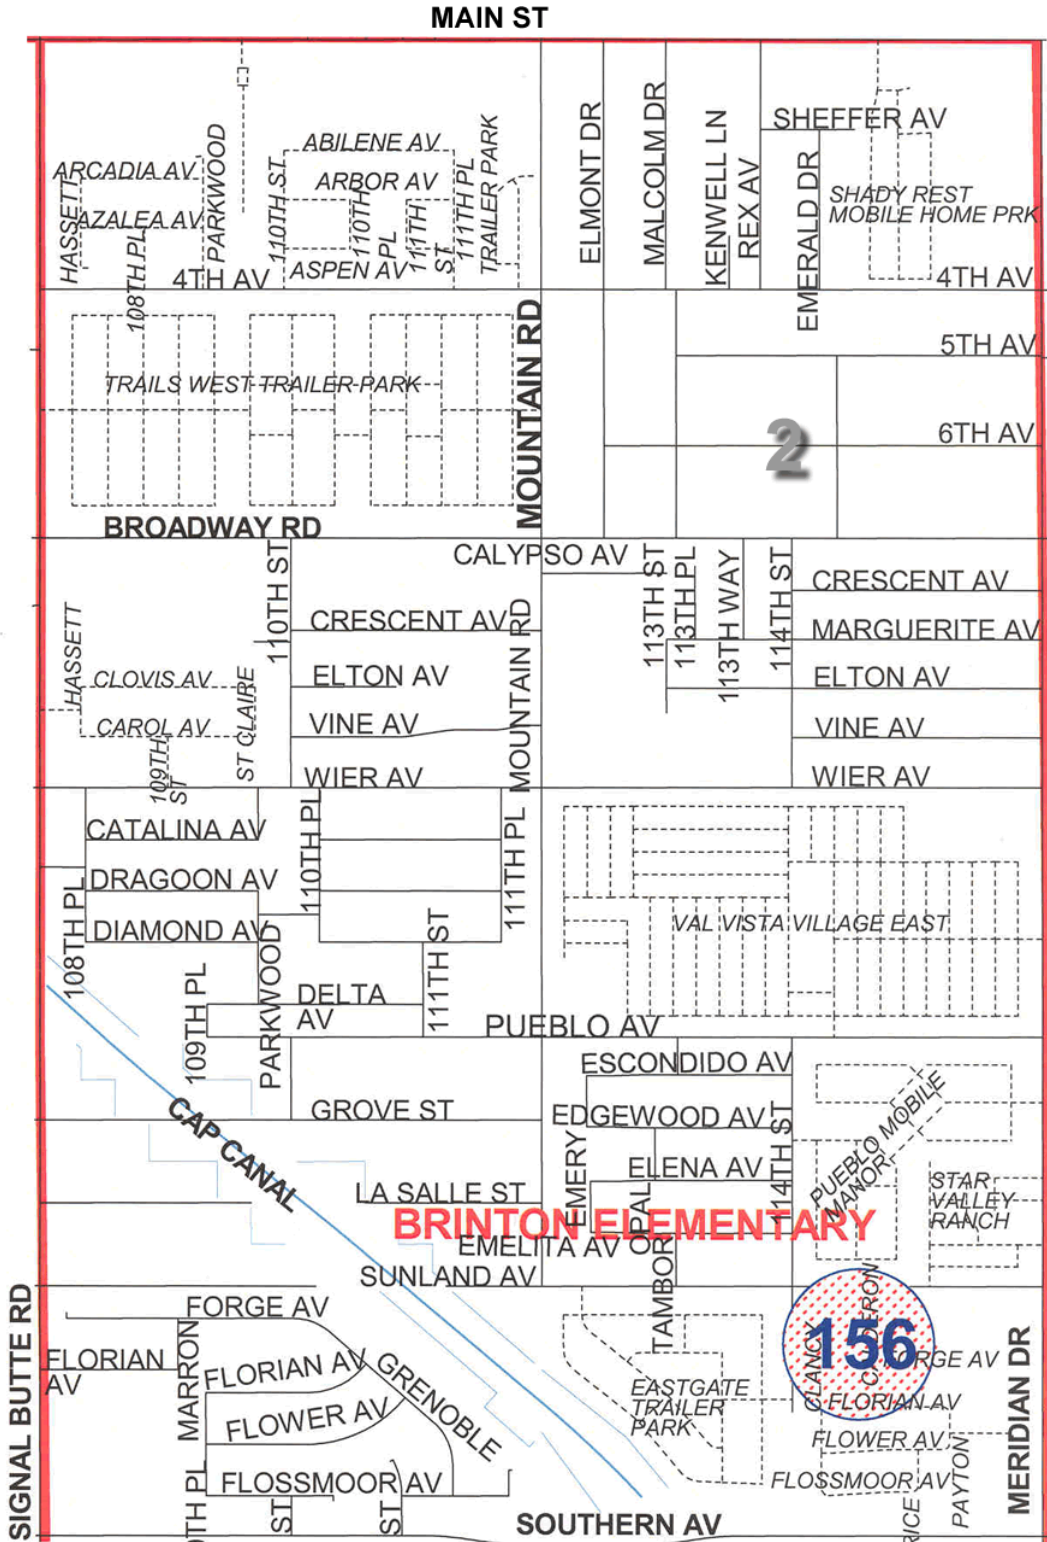

MESA PUBLIC SCHOOLS BRINTON ELEMENTARY ATTENDANCE AREA

FOR A DETAILED MAP OF THE AREA FROM 60-SUPERSTITION FRWY AND MAIN ST AND SIGNAL BUTTE RD AND MERIDIAN DR [CLICK HERE](#)

FOR A DETAILED MAP OF THE AREA FROM BASELINE RD TO 60-SUPERSTITION FRWY AND CRISMON RD AND SIGNAL BUTTE RD [CLICK HERE](#)

 ----- Privately maintained streets

MESA PUBLIC SCHOOLS
BRINTON ELEMENTARY ATTENDANCE AREA

**MESA PUBLIC SCHOOLS
BRINTON ELEMENTARY ATTENDANCE AREA**

----- Privately maintained streets