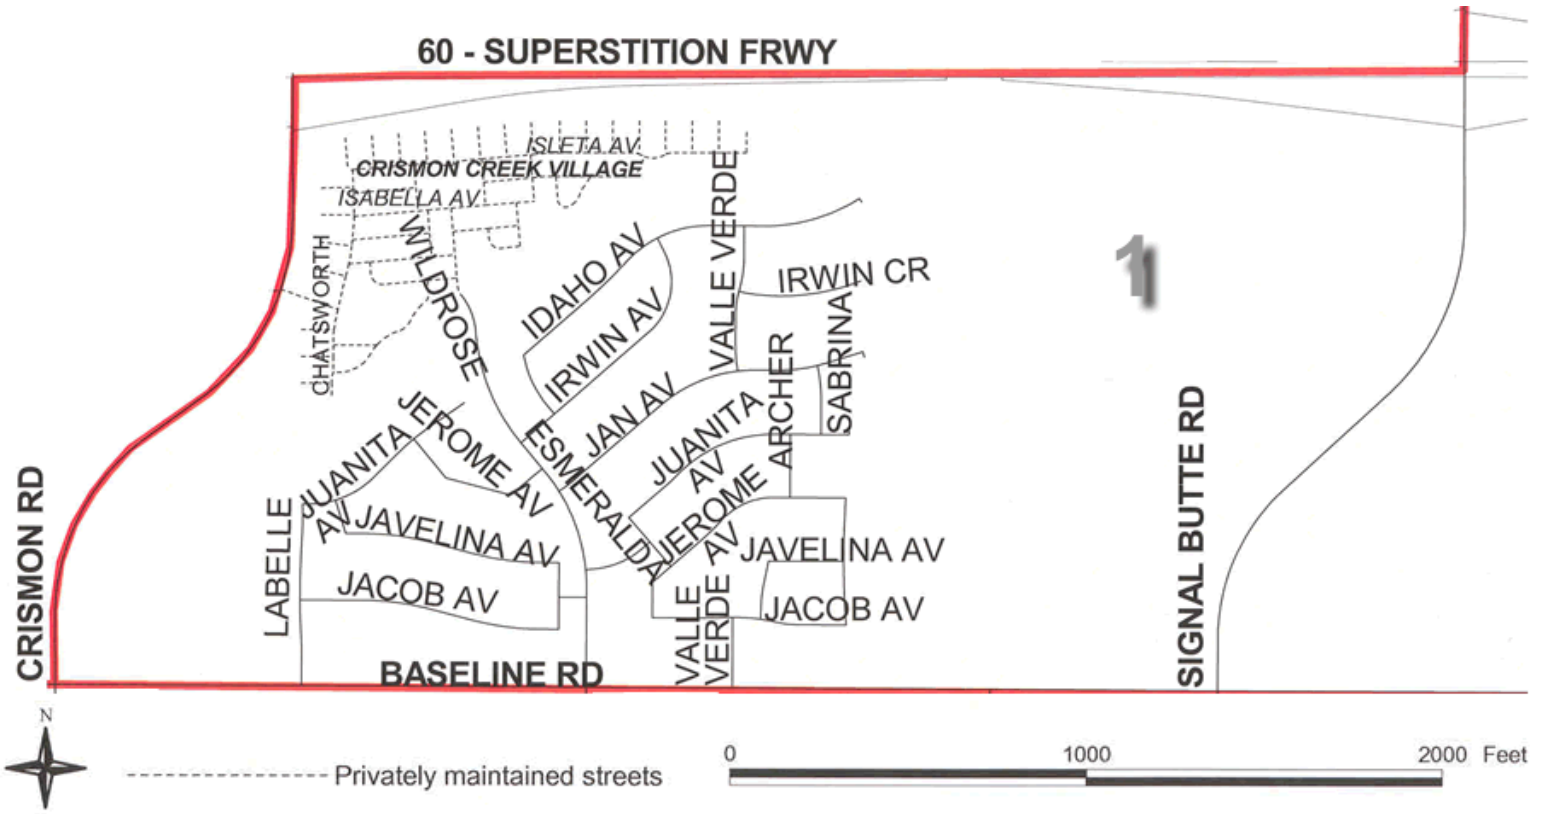

MESA PUBLIC SCHOOLS BRINTON ELEMENTARY ATTENDANCE AREA

FOR A DETAILED MAP OF THE AREA FROM 60-SUPERSTITION FRWY AND MAIN ST AND SIGNAL BUTTE RD AND MERIDIAN DR [CLICK HERE](#)

FOR A DETAILED MAP OF THE AREA FROM BASELINE RD TO 60-SUPERSTITION FRWY AND CRISMON RD AND SIGNAL BUTTE RD [CLICK HERE](#)

 ----- Privately maintained streets

MESA PUBLIC SCHOOLS
BRINTON ELEMENTARY ATTENDANCE AREA

**MESA PUBLIC SCHOOLS
BRINTON ELEMENTARY ATTENDANCE AREA**

----- Privately maintained streets