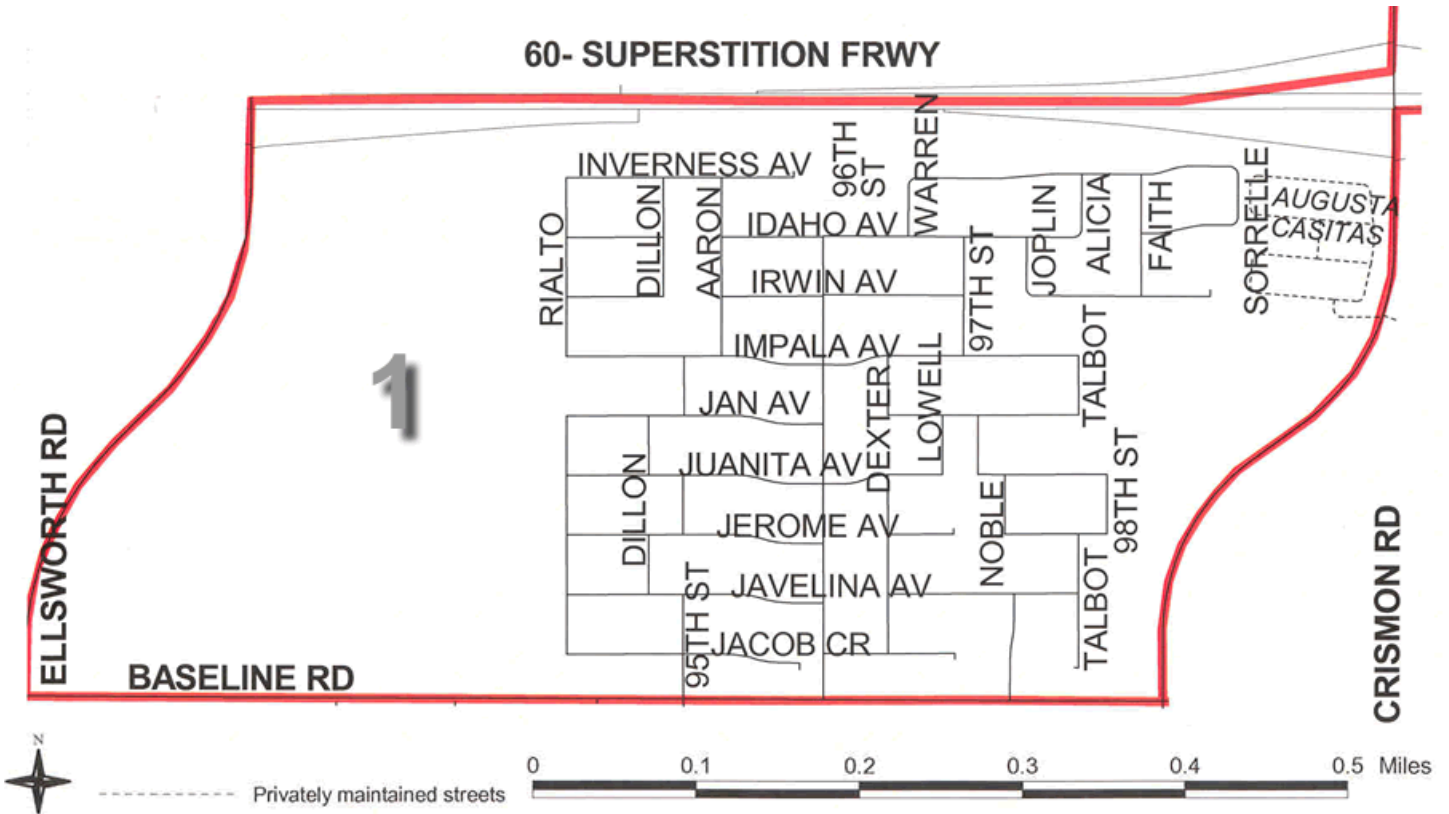

# MESA PUBLIC SCHOOLS PATTERSON ELEMENTARY ATTENDANCE AREA

FOR A DETAILED MAP OF THE AREA FROM 60-SUPERSTITION FRWY AND MAIN ST AND CRISMON RD AND SIGNAL BUTTE RD  
CLICK HERE

FOR A DETAILED MAP OF THE AREA FROM BASELINE RD AND 60-SUPERSTITION FRWY AND ELLSWORTH RD AND CRISMON RD  
CLICK HERE

MESA PUBLIC SCHOOLS  
PATTERSON ELEMENTARY ATTENDANCE AREA

MESA PUBLIC SCHOOLS  
PATTERSON ELEMENTARY ATTENDANCE AREA

MAIN ST

----- Privately maintained streets

0 0.1 0.2 0.3 0.4 0.5 Miles