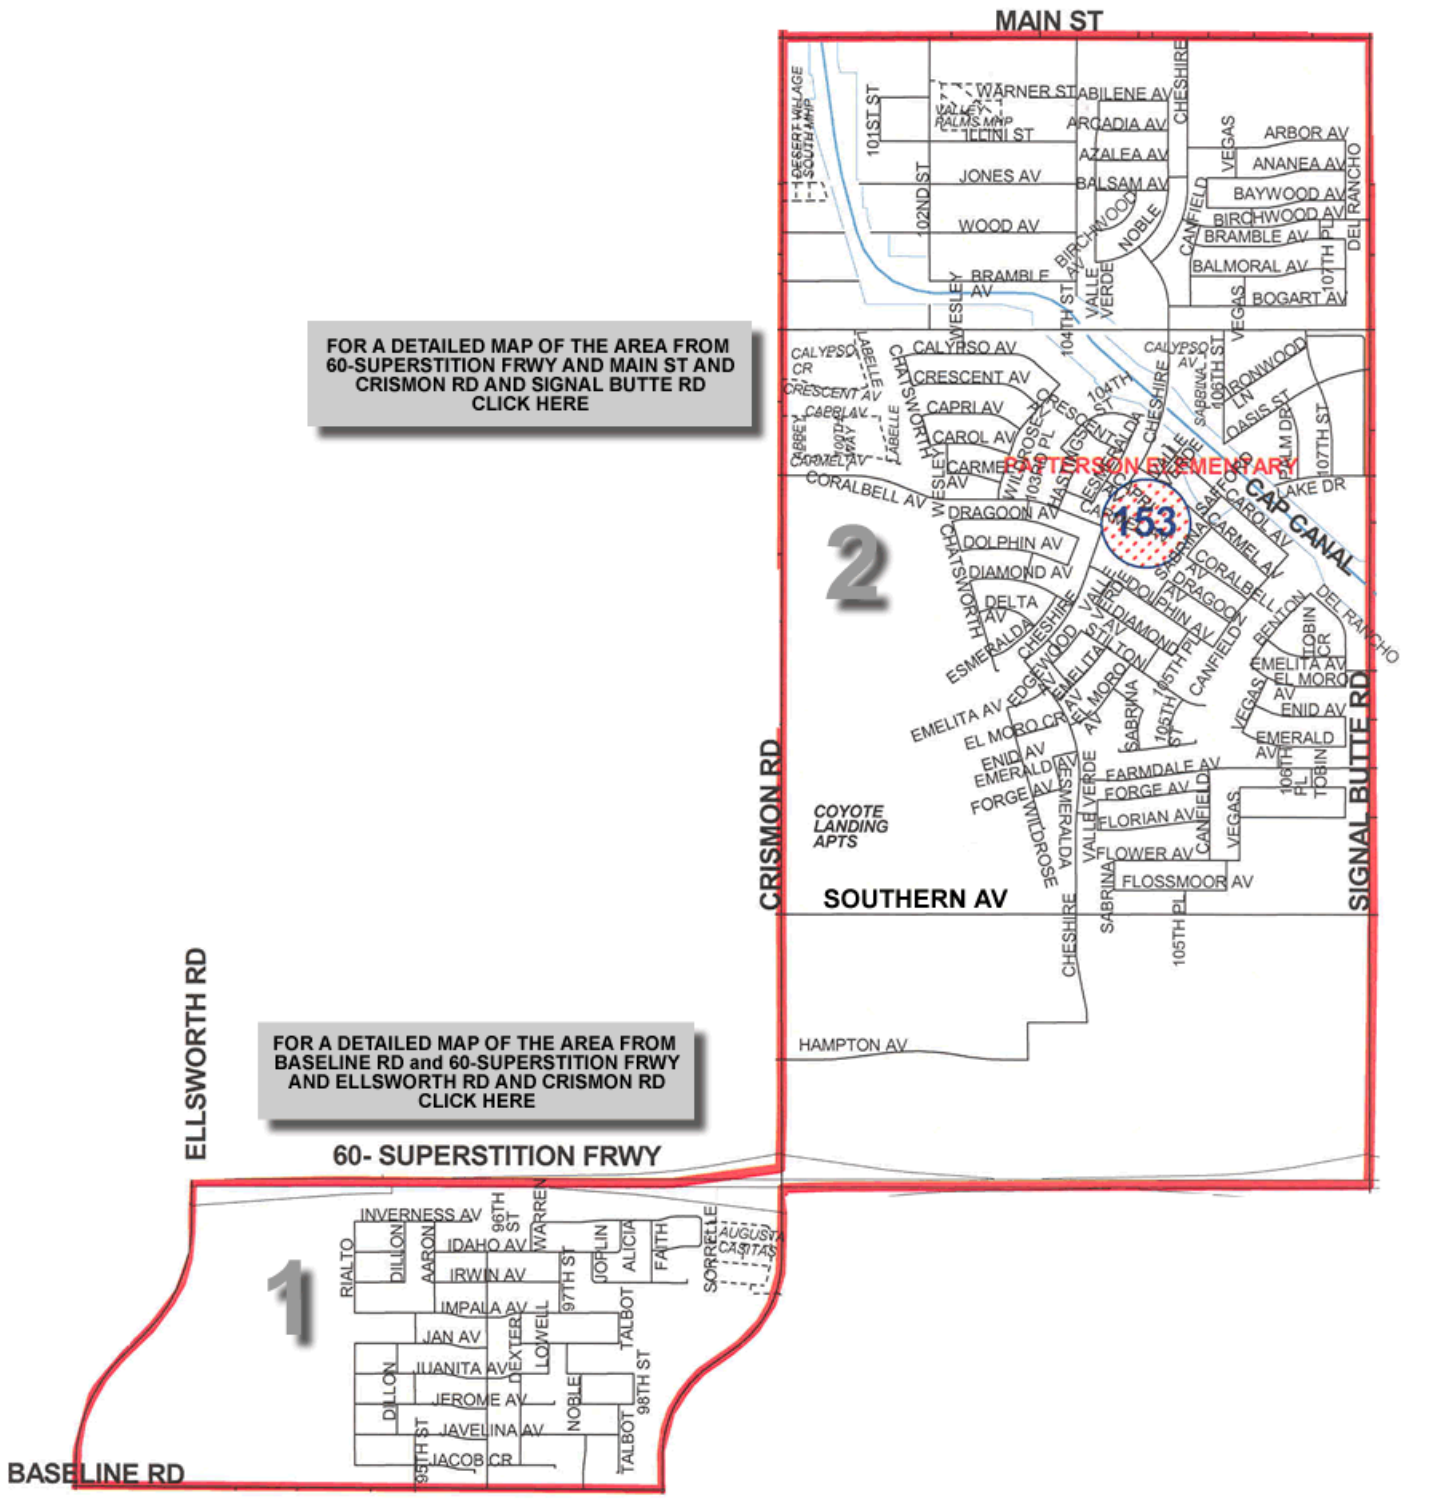

# MESA PUBLIC SCHOOLS PATTERSON ELEMENTARY ATTENDANCE AREA

FOR A DETAILED MAP OF THE AREA FROM 60-SUPERSTITION FRWY AND MAIN ST AND CRISMON RD AND SIGNAL BUTTE RD  
CLICK HERE

FOR A DETAILED MAP OF THE AREA FROM BASELINE RD AND 60-SUPERSTITION FRWY AND ELLSWORTH RD AND CRISMON RD  
CLICK HERE

MESA PUBLIC SCHOOLS  
PATTERSON ELEMENTARY ATTENDANCE AREA

MESA PUBLIC SCHOOLS  
PATTERSON ELEMENTARY ATTENDANCE AREA

MAIN ST

----- Privately maintained streets

0 0.1 0.2 0.3 0.4 0.5 Miles