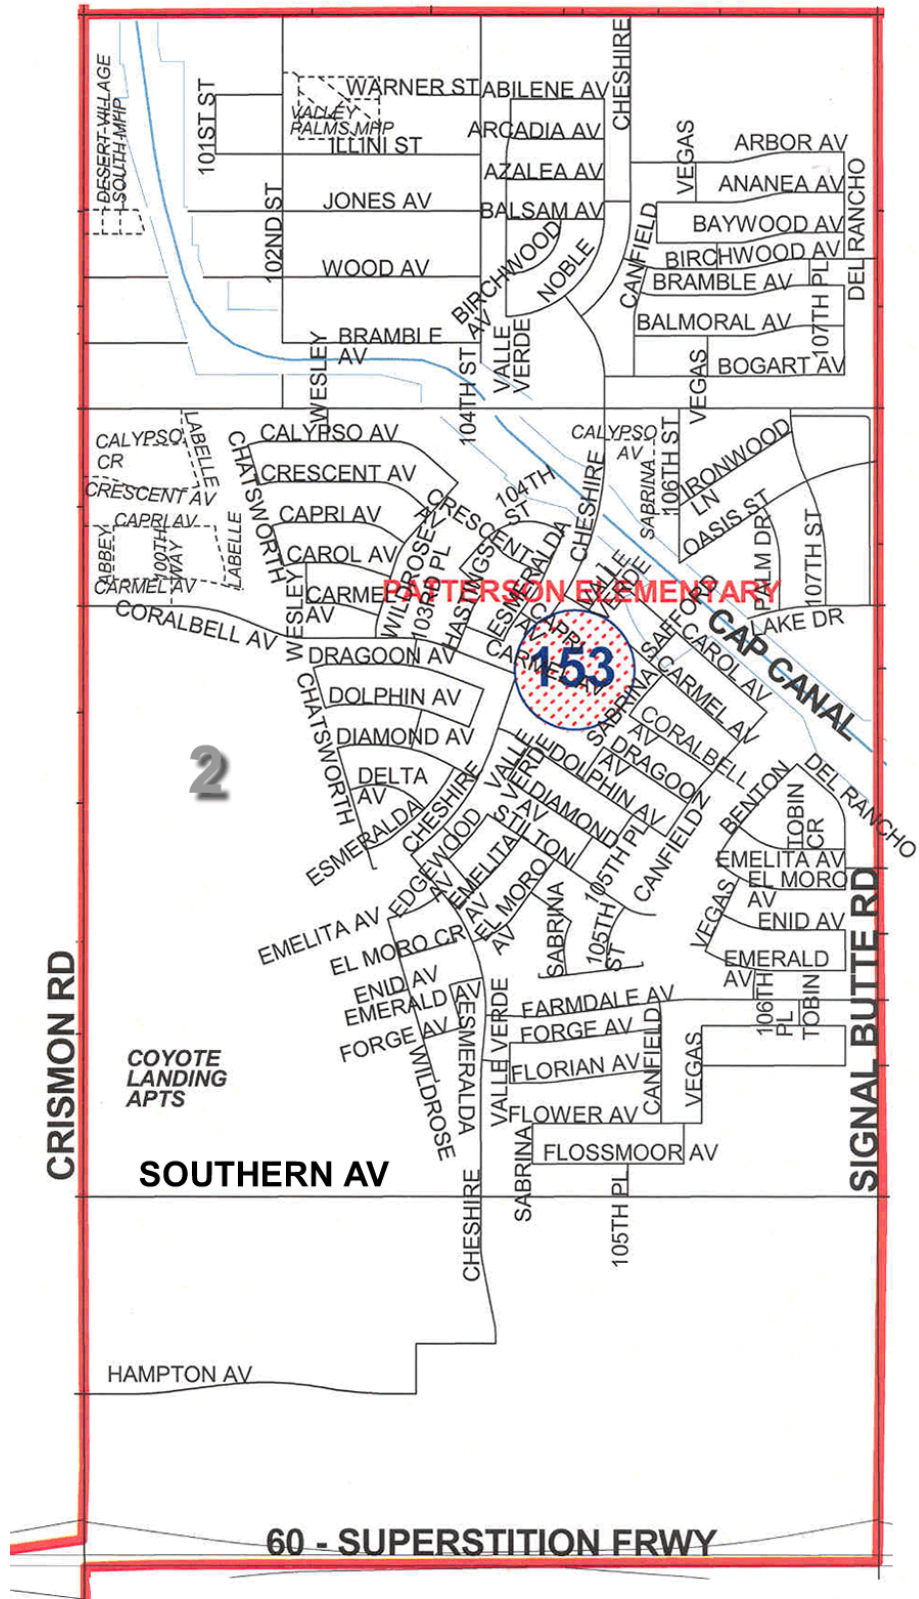

# MESA PUBLIC SCHOOLS PATTERSON ELEMENTARY ATTENDANCE AREA

FOR A DETAILED MAP OF THE AREA FROM 60-SUPERSTITION FRWY AND MAIN ST AND CRISMON RD AND SIGNAL BUTTE RD  
CLICK HERE

FOR A DETAILED MAP OF THE AREA FROM BASELINE RD AND 60-SUPERSTITION FRWY AND ELLSWORTH RD AND CRISMON RD  
CLICK HERE

MESA PUBLIC SCHOOLS  
PATTERSON ELEMENTARY ATTENDANCE AREA

MESA PUBLIC SCHOOLS  
PATTERSON ELEMENTARY ATTENDANCE AREA

MAIN ST

----- Privately maintained streets

0 0.1 0.2 0.3 0.4 0.5 Miles