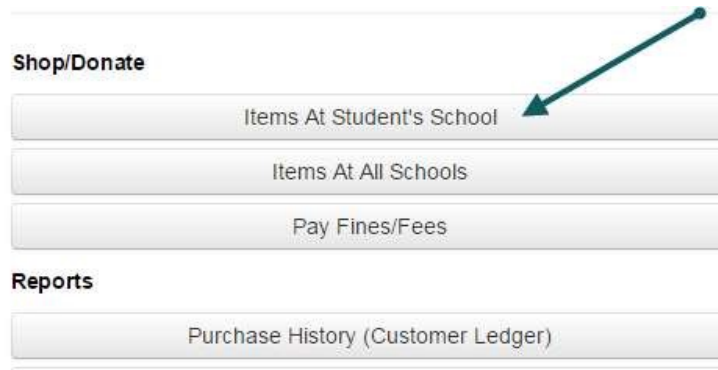

User Name

Password

If you still need help logging in, please call 480-472-0133

STEP 3: The Parent should see their name along with all their MPS Students.

Click on the Student at Dobson HS that you wish to make a payment for.

STEP 4: Under the Shop/Donate Tab, click on the bar that reads: "Items At Student's School."

STEP 5: Click on "CLOSE UP TRIP"

You are here [Dobson High](#)

Categories [2017-2018 Registration](#) | [CLOSE UP](#) | [DHS CTSO PHOTO SALES](#) | [SFArchive](#) | [Donation - ECA Tax Credit Eligible](#)
| [Sports Camps - ECA Tax Credit Eligible](#) | [Driving Permit Seminar](#)

STEP 6: Select either the **#7161 CLOSE UP CLUB** (ALL Adult Chaperone payments must be made here, student payment may be made into this account) **OR** **#8161 CLOSE UP ECA** (NO ADULT Chaperone payments are to be made into this account). Enter in the Amount you wish to pay. Click the "Add" button to put item in your Shopping Cart.