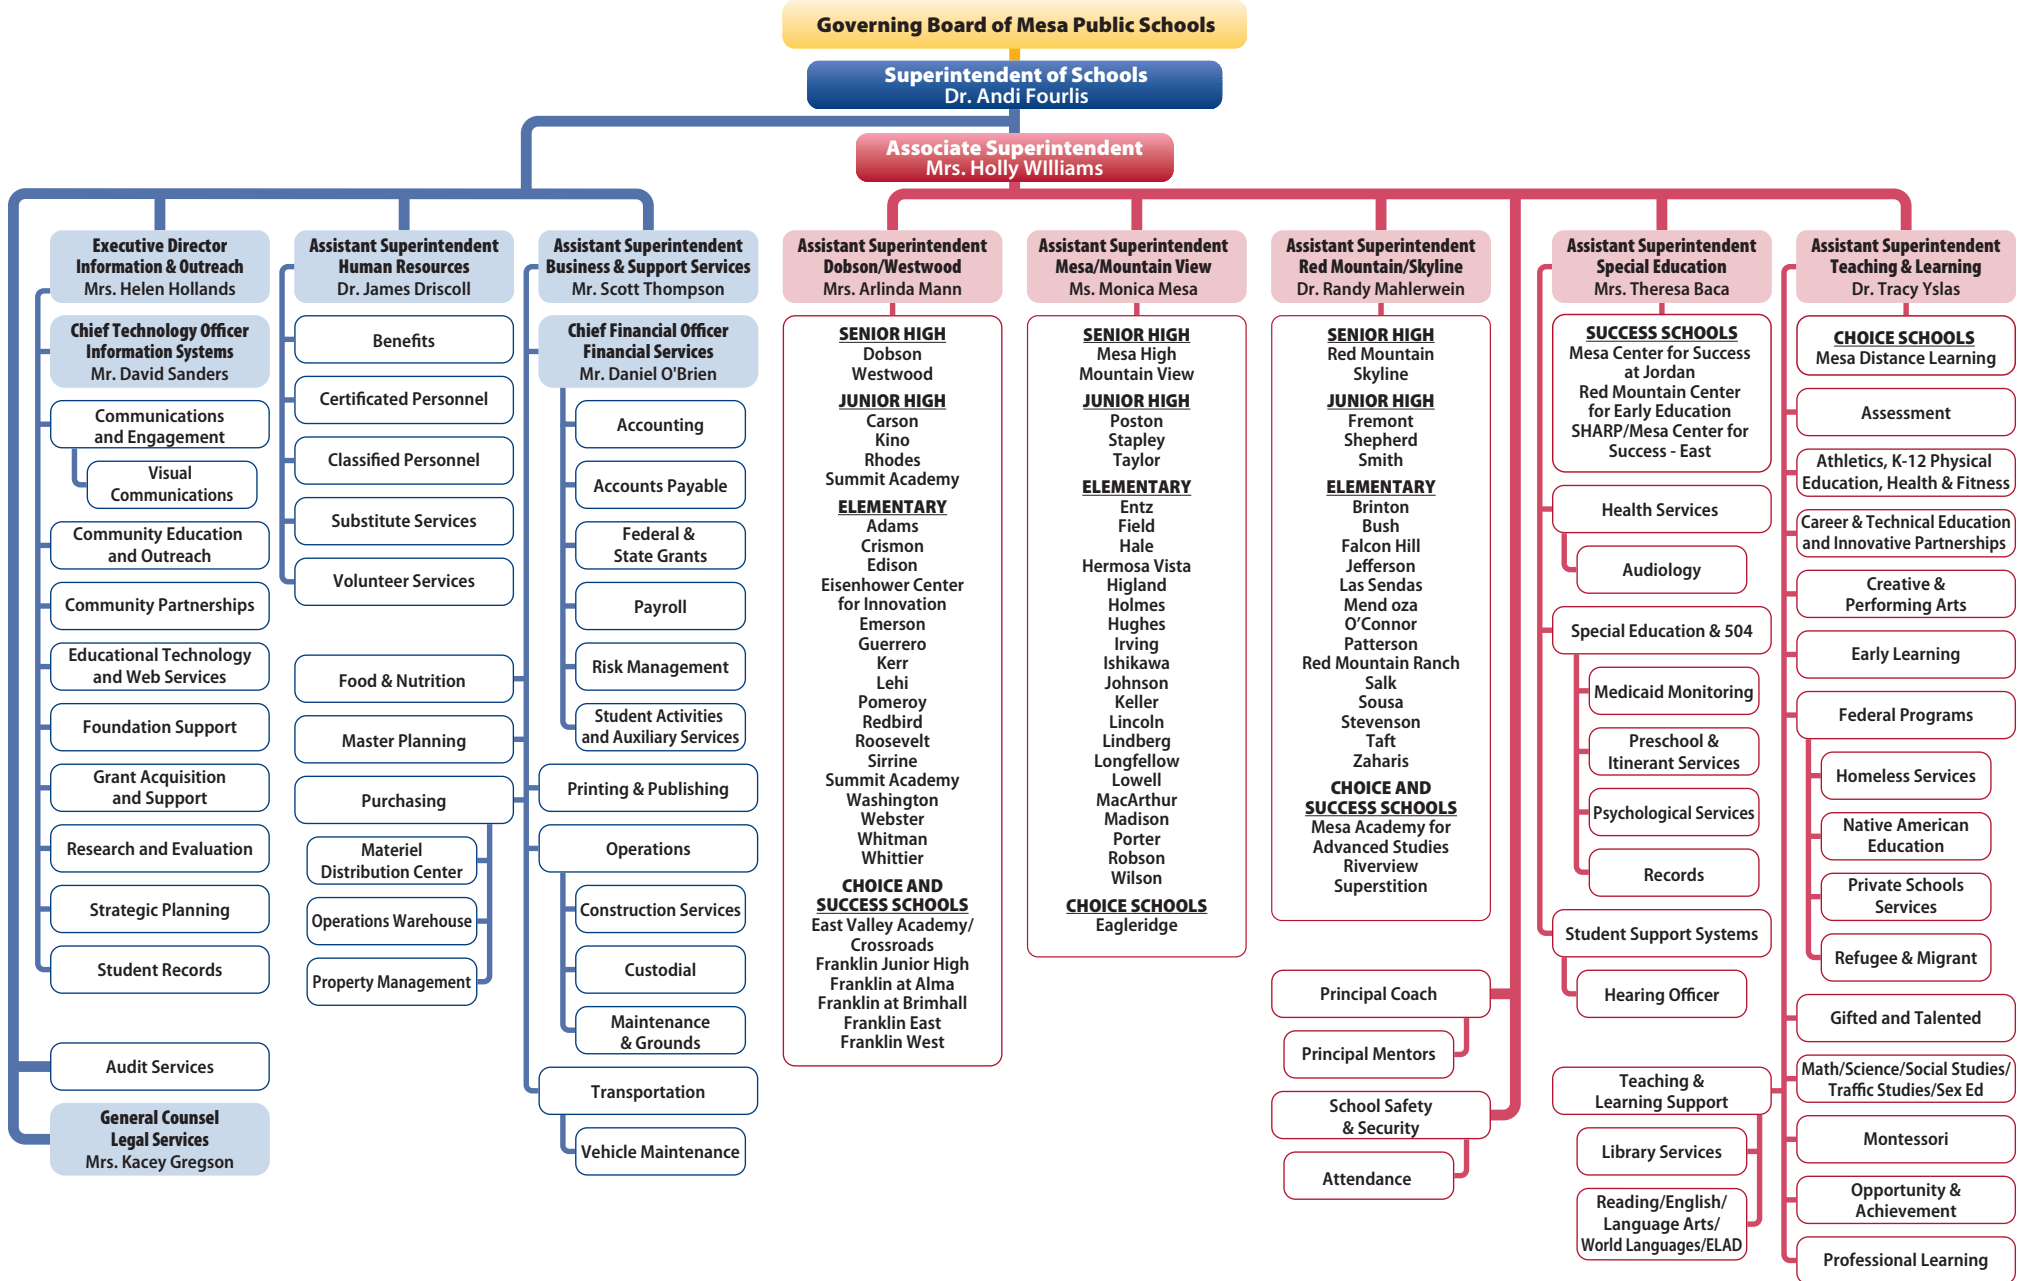

MESA PUBLIC SCHOOLS 2020-21 ORGANIZATIONAL CHART

MESA PUBLIC SCHOOLS 2020-21 ORGANIZATIONAL CHART

ELEMENTARY SCHOOLS

Adams Elementary *Stephanie Montez*
 Brinton Elementary *Doreen Brindley*
 Bush Elementary *Tracy Olson*
 Crismon Elementary *Sandi Kuhn*
 Edison Elementary *Alex Macdonald*
 Eisenhower Center
 for Innovation *Robert Meldau*
 Emerson Elementary *Christel Arbogast*
 Entz Elementary *Bill Schultz*
 Falcon Hill Elementary *Lisa McCray Cannon*
 Field Elementary *Scott Cumberledge*
 Franklin at Alma *Tamara de Jesus*
 Franklin at Brimhall *Jeff Abrams*
 Franklin East *Kacy Baxter*
 Franklin West *Kelly Osburn*
 Guerrero Elementary *Brian Minarcik*
 Hale Elementary *Cindy Hayton*
 Hermosa Vista Elementary *Shelley Heath*
 Highland Arts Elementary *Christy Cuddy*
 Holmes Elementary *Heidi Williams*
 Hughes Elementary *Nick Parker*
 Irving Elementary *Kelly Moreno*
 Ishikawa Elementary *David Shill*

ELEMENTARY SCHOOLS

Jefferson Elementary *Genessee Montes*
 Johnson Elementary *Greg Reid*
 Keller Elementary *Brian Hay*
 Kerr Elementary *Amy Breitenbucher*
 Las Sendas Elementary *Aaron Kaczmarek*
 Lehi Elementary *Teja Alleyne*
 Lincoln Elementary *Josh Henderson*
 Lindbergh Elementary *Erik Hedrick*
 Longfellow Elementary *Aimee De La Torre*
 Lowell Elementary *Charles Starkey*
 MacArthur Elementary *Mark Norris*
 Madison Elementary *Sharon Webster*
 Mendoza Elementary *Deb Lynch*
 O'Connor Elementary *Scott Eshman*
 Patterson Elementary *Nonie Sundve*
 Pomeroy Elementary *Andrea Erickson*
 Porter Elementary *Kathy Ray*
 Red Mountain
 Ranch Elementary *Jaclyn Bycott*
 Redbird Elementary *Amy Kramb*
 Robson Elementary *Kent Ashton*
 Roosevelt Elementary *Christine Gutierrez*
 Salk Elementary *Vicki Hester*