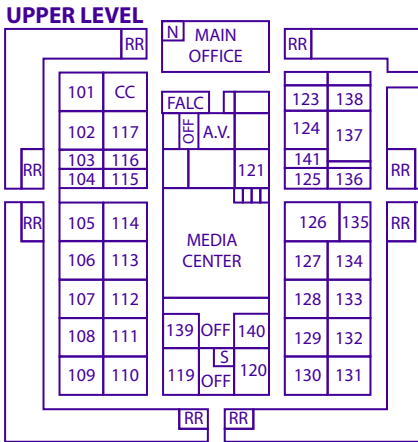

# MESA HIGH SCHOOL

HARRIS ST.

TEACHER/VISITOR PARKING

TEACHER/VISITOR PARKING

PARKING

SOUTHERN AVE.