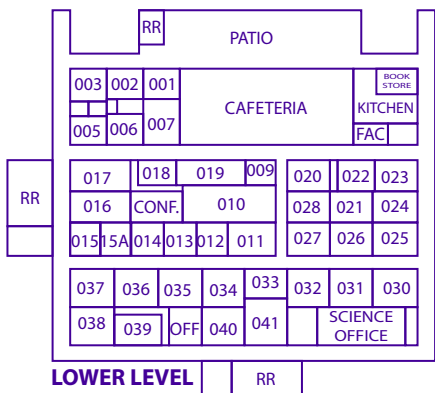

# MESA HIGH SCHOOL

HARRIS ST.

TEACHER/VISITOR PARKING

TEACHER/VISITOR PARKING

PARKING

SOUTHERN AVE.