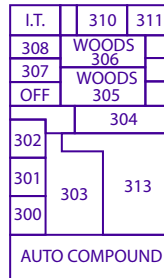

# MESA HIGH SCHOOL

HARRIS ST.

TEACHER/VISITOR PARKING

TEACHER/VISITOR PARKING

PARKING

SOUTHERN AVE.