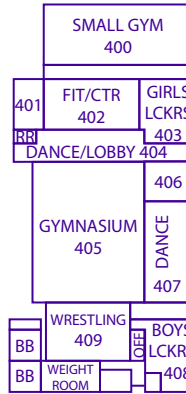

# MESA HIGH SCHOOL

HARRIS ST.

TEACHER/VISITOR PARKING

TEACHER/VISITOR PARKING

PARKING

SOUTHERN AVE.